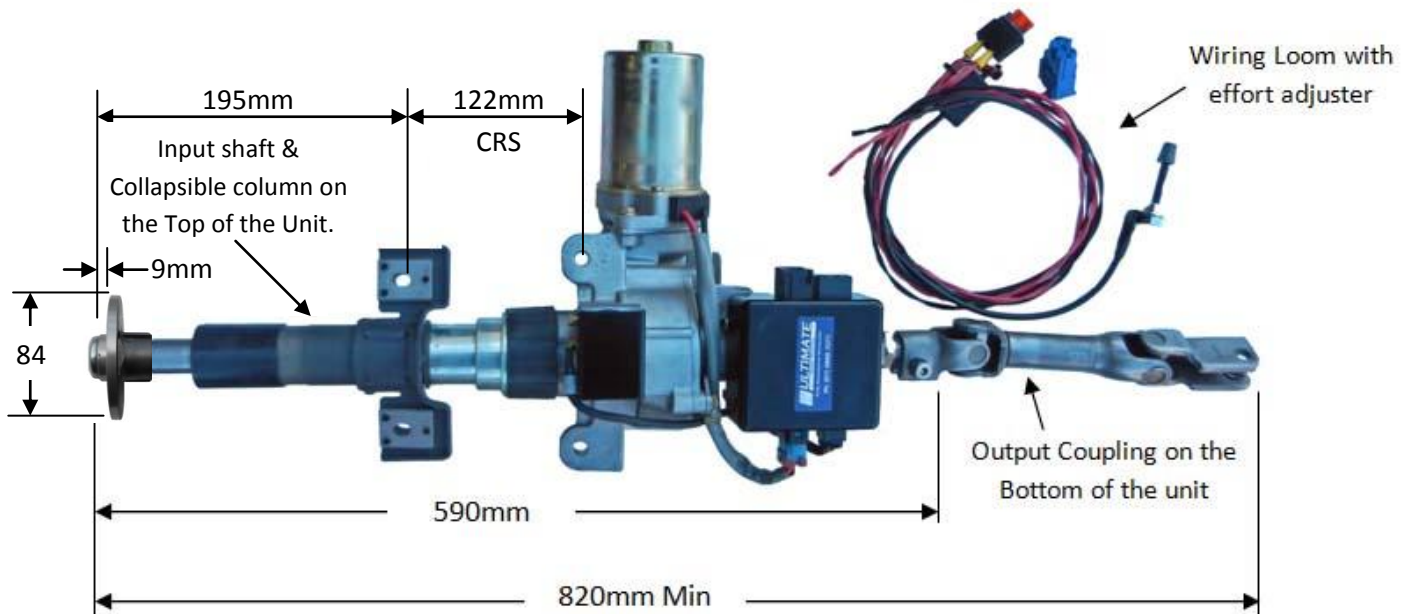

# Basic Motorsport Electric Power Steering Kit

(Part No EPAS Kit-2) Sizes and extra information

ultimatepowersteering.com.au

Drawing below is the unit with the Output coupling installed

## EPAS Kit – 2 (Front Plan View of Unit with Sizes)

Quality Remanufactured Steering Units  
ultimatepowersteering.com.au

Viewed from top of Unit

For more information please visit our website [ultimatepowersteering.com.au](http://ultimatepowersteering.com.au) or call us on (07) 3889 7077